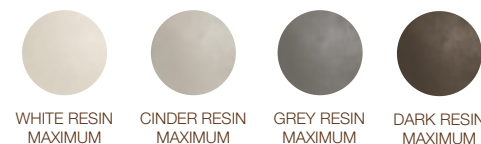

Marmi Maximum

Megalith Maximum

QuietStones Maximum

Aster Maximum

HQ.Resin Maximum

Data.Uni Maximum

Eminent Wood Maximum

DOUBLE GF 150 WATERFALL READILY SERVICEABLE B