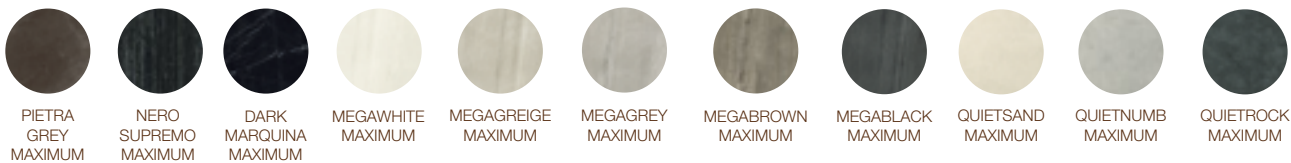

Megalith Maximum

QuietStones Maximum

Aster Maximum

HQ.Resin Maximum