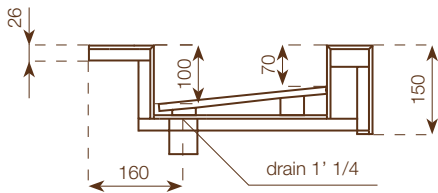

WASHBASIN

height: 15 cm
 dimensions: 150x50 cm
 weight: 51 Kg
 internal basin's size:
 50x31x h.7/10 cm

FAO PACKING CASE

height: 40 cm
 dimensions: 160x60 cm
 weight: 40 Kg

Notes

Each washbasin is made with a Wedi core coated with MAXIMUM 6 mm porcelain stoneware on all visible surfaces. Included in the delivery of each washbasin are: Sifra DN 32 model drain in STAINLESS STEEL Up&Down plug in chrome, 3 support brackets, 12x60 plugs with hex head screw, a suction cup, packaging in suitable FAO packing case.

WASHBASIN

height: 15 cm
 dimensions: 180x50 cm
 weight: 61 Kg
 internal basin's size:
 60x31x h.7/10 cm

FAO PACKING CASE

height: 40 cm
 dimensions: 190x60 cm
 weight: 45 Kg

Notes

Each washbasin is made with a Wedi core coated with MAXIMUM 6 mm porcelain stoneware on all visible surfaces. Included in the delivery of each washbasin are: Silfra DN 32 model drain in STAINLESS STEEL Up&Down plug in chrome, 3 support brackets, 12x60 plugs with hex head screw, a suction cup, packaging in suitable FAO packing case.

WASHBASIN

height: 15 cm
 dimensions: 150x50 cm
 weight: 51 Kg
 internal basin's size:
 50x31x h.7/10 cm

FAO PACKING CASE

height: 40 cm
 dimensions: 160x60 cm
 weight: 40 Kg

Notes

Each washbasin is made with a Wedi core coated with MAXIMUM 6 mm porcelain stoneware on all visible surfaces. Included in the delivery of each washbasin are: Silfra DN 32 model drain in STAINLESS STEEL Up&Down plug in chrome, 3 support brackets, 12x60 plugs with hex head screw, packaging in suitable FAO packing case.