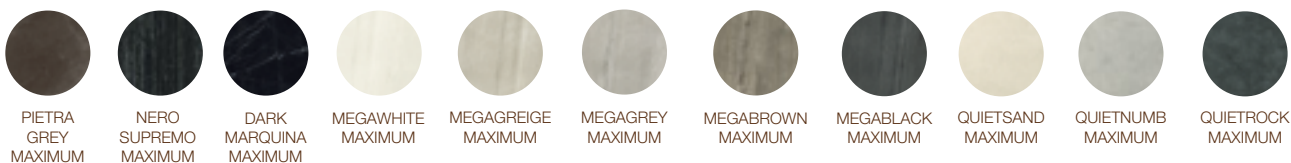

Megalith Maximum