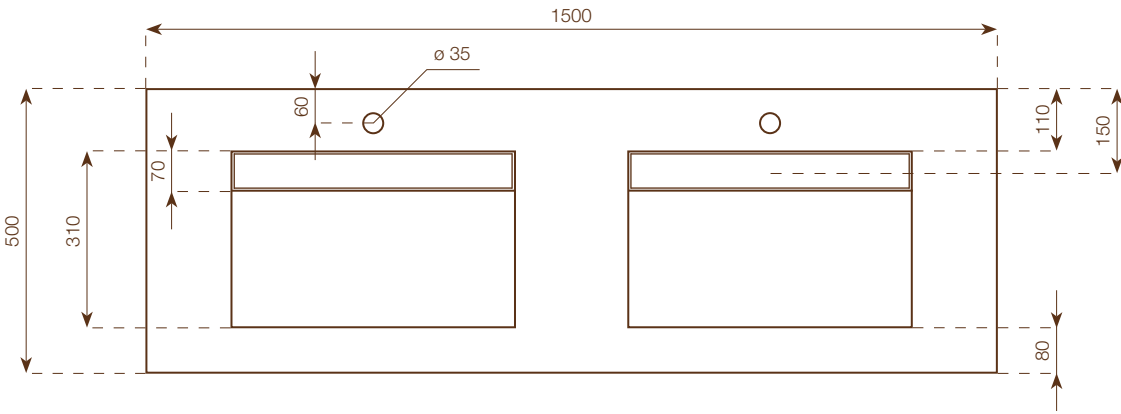

WASHBASIN

height: 15 cm
 dimensions: 150x50 cm
 weight: 51 Kg
 internal basin's size:
 50x31x h.7/10 cm

FAO PACKING CASE

height: 40 cm
 dimensions: 160x60 cm
 weight: 40 Kg

Notes

Each washbasin is made with a Wedi core coated with MAXIMUM 6 mm porcelain stoneware on all visible surfaces. Included in the delivery of each washbasin are: Sifra DN 32 model drain in STAINLESS STEEL Up&Down plug in chrome, 3 support brackets, 12x60 plugs with hex head screw, a suction cup, packaging in suitable FAO packing case.

WASHBASIN

height: 15 cm
 dimensions: 180x50 cm
 weight: 61 Kg
 internal basin's size:
 60x31x h.7/10 cm

FAO PACKING CASE

height: 40 cm
 dimensions: 190x60 cm
 weight: 45 Kg

Notes

Each washbasin is made with a Wedi core coated with MAXIMUM 6 mm porcelain stoneware on all visible surfaces. Included in the delivery of each washbasin are: Silfra DN 32 model drain in STAINLESS STEEL Up&Down plug in chrome, 3 support brackets, 12x60 plugs with hex head screw, a suction cup, packaging in suitable FAO packing case.

WASHBASIN

height: 15 cm
 dimensions: 150x50 cm
 weight: 51 Kg
 internal basin's size:
 50x31x h.7/10 cm

FAO PACKING CASE

height: 40 cm
 dimensions: 160x60 cm
 weight: 40 Kg

Notes

Each washbasin is made with a Wedi core coated with MAXIMUM 6 mm porcelain stoneware on all visible surfaces. Included in the delivery of each washbasin are: Silfra DN 32 model drain in STAINLESS STEEL Up&Down plug in chrome, 3 support brackets, 12x60 plugs with hex head screw, packaging in suitable FAO packing case.