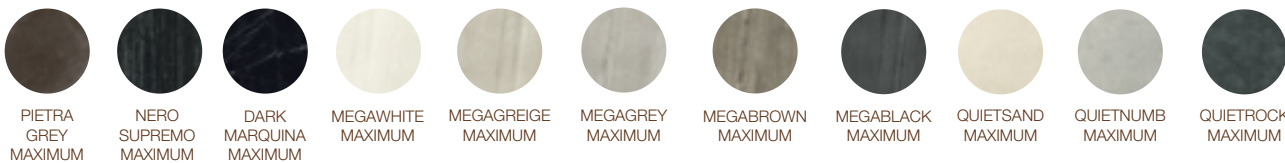

Megalith Maximum

QuietStones Maximum

Aster Maximum

HQ.Resin Maximum