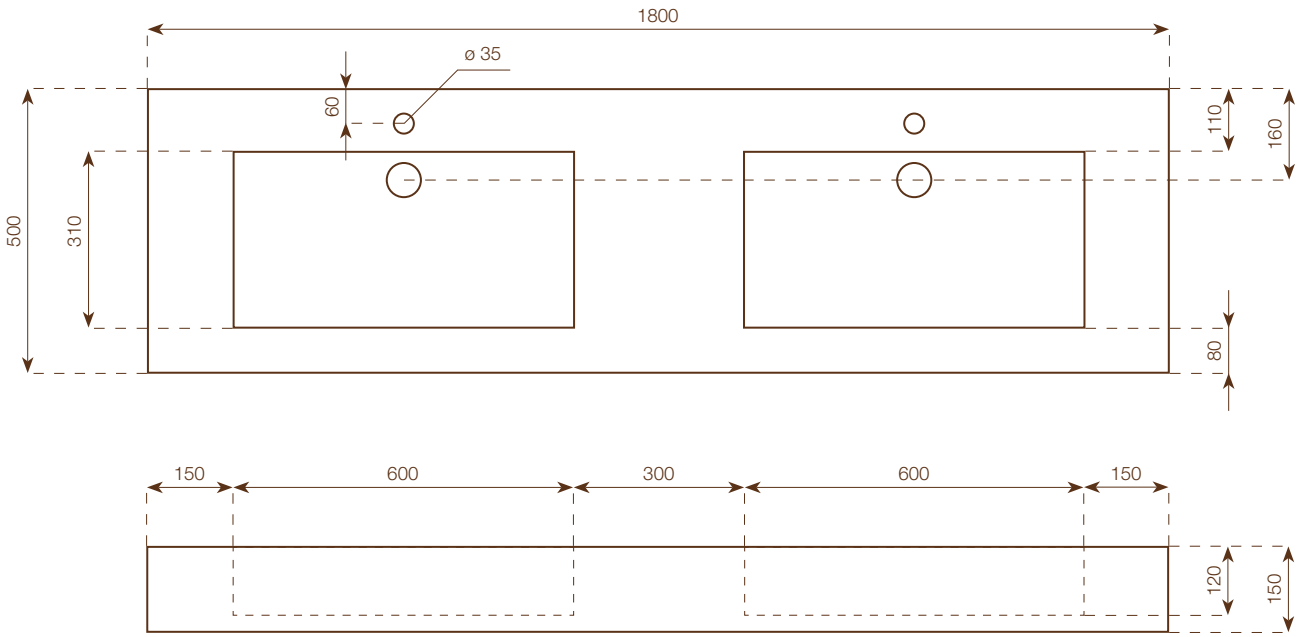

DOUBLE GF 150 UP&DOWN

WASHBASIN

height: 15 cm
 dimensions: 150x50 cm
 weight: 51 Kg
 internal basin's size:
 50x31x h.12 cm

FAO PACKING CASE

height: 40 cm
 dimensions: 160x60 cm
 weight: 40 Kg

Notes

Each washbasin is made with a Wedi core coated with MAXIMUM 6 mm porcelain stoneware on all visible surfaces. Included in the delivery of each washbasin are: Silfra DN 32 model drain in STAINLESS STEEL Up&Down plug in chrome, 3 support brackets, 12x60 plugs with hex head screw, packaging in suitable FAO packing case.

WASHBASIN

height: 15 cm
 dimensions: 180x50 cm
 weight: 61 Kg
 internal basin's size:
 60x31x h.12 cm

FAO PACKING CASE

height: 40 cm
 dimensions: 190x60 cm
 weight: 45 Kg

Notes

Each washbasin is made with a Wedi core coated with MAXIMUM 6 mm porcelain stoneware on all visible surfaces. Included in the delivery of each washbasin are: Silfra DN 32 model drain in STAINLESS STEEL Up&Down plug in chrome, 3 support brackets, 12x60 plugs with hex head screw, packaging in suitable FAO packing case.

WASHBASIN

height: 15 cm
 dimensions: 150x50 cm
 weight: 51 Kg
 internal basin's size:
 50x31x h.7/10 cm

FAO PACKING CASE

height: 40 cm
 dimensions: 160x60 cm
 weight: 40 Kg

Notes

Each washbasin is made with a Wedi core coated with MAXIMUM 6 mm porcelain stoneware on all visible surfaces. Included in the delivery of each washbasin are: Silfra DN 32 model drain in STAINLESS STEEL always open (it can not be inspected), 3 support brackets, 12x60 plugs with hex head screw, packaging in suitable FAO packing case.