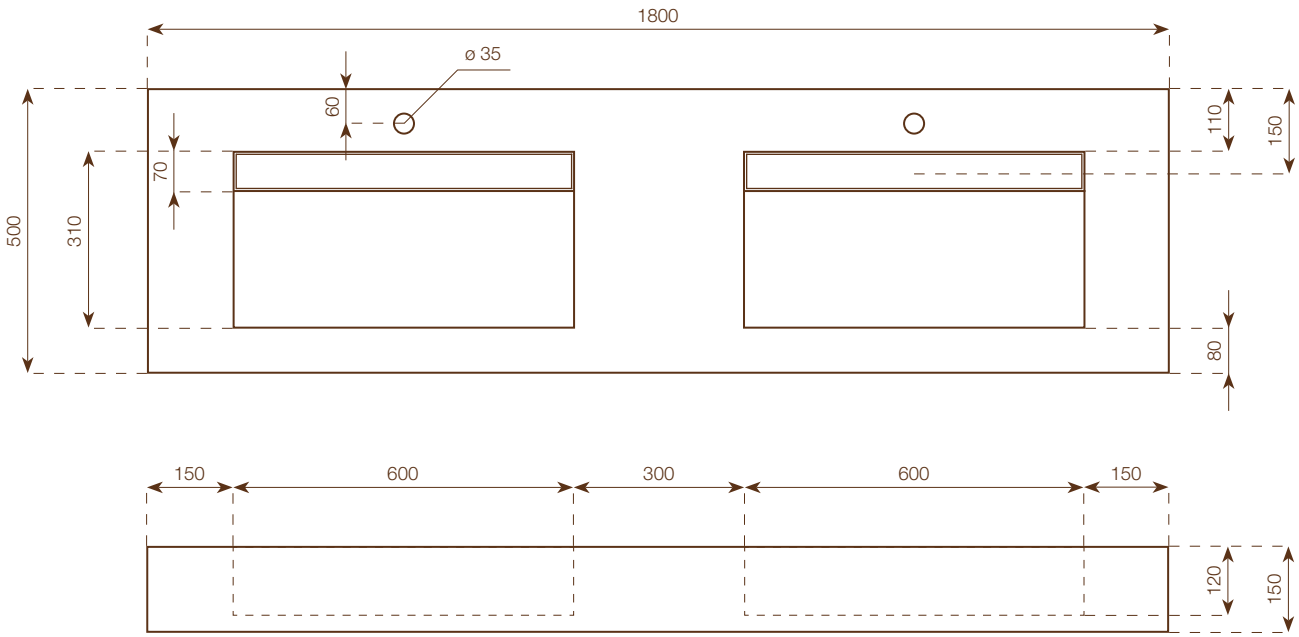

WASHBASIN

height: 15 cm
 dimensions: 180x50 cm
 weight: 61 Kg
 internal basin's size:
 60x31x h.7/10 cm

FAO PACKING CASE

height: 40 cm
 dimensions: 190x60 cm
 weight: 45 Kg

Notes

Each washbasin is made with a Wedi core coated with MAXIMUM 6 mm porcelain stoneware on all visible surfaces. Included in the delivery of each washbasin are: Silfra DN 32 model drain in STAINLESS STEEL Up&Down plug in chrome, 3 support brackets, 12x60 plugs with hex head screw, a suction cup, packaging in suitable FAO packing case.

WASHBASIN

height: 15 cm
 dimensions: 150x50 cm
 weight: 51 Kg
 internal basin's size:
 50x31x h.7/10 cm

FAO PACKING CASE

height: 40 cm
 dimensions: 160x60 cm
 weight: 40 Kg

Notes

Each washbasin is made with a Wedi core coated with MAXIMUM 6 mm porcelain stoneware on all visible surfaces. Included in the delivery of each washbasin are: Silfra DN 32 model drain in STAINLESS STEEL Up&Down plug in chrome, 3 support brackets, 12x60 plugs with hex head screw, packaging in suitable FAO packing case.

WASHBASIN

height: 15 cm
 dimensions: 180x50 cm
 weight: 61 Kg
 internal basin's size:
 60x31x h.7/10 cm

FAO PACKING CASE

height: 40 cm
 dimensions: 190x60 cm
 weight: 45 Kg

Notes

Each washbasin is made with a Wedi core coated with MAXIMUM 6 mm porcelain stoneware on all visible surfaces. Included in the delivery of each washbasin are: Silfra DN 32 model drain in STAINLESS STEEL Up&Down plug in chrome, 3 support brackets, 12x60 plugs with hex head screw, packaging in suitable FAO packing case.