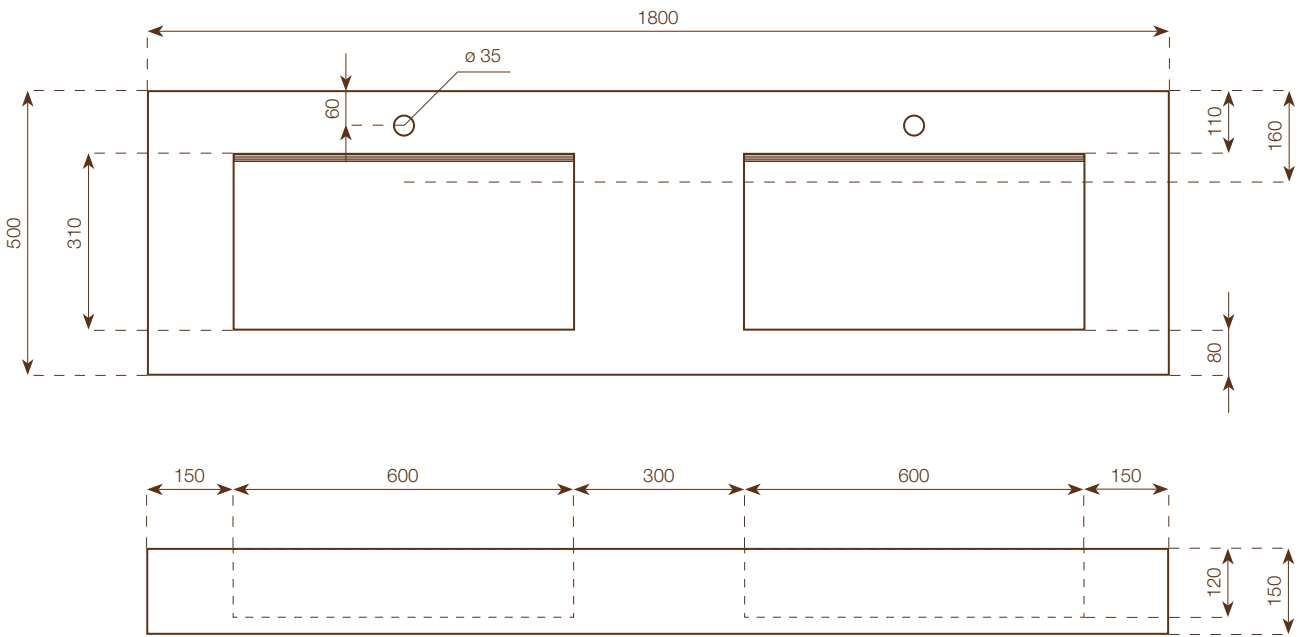

WASHBASIN

height: 15 cm
 dimensions: 150x50 cm
 weight: 51 Kg
 internal basin's size:
 50x31x h.7/10 cm

FAO PACKING CASE

height: 40 cm
 dimensions: 160x60 cm
 weight: 40 Kg

Notes

Each washbasin is made with a Wedi core coated with MAXIMUM 6 mm porcelain stoneware on all visible surfaces. Included in the delivery of each washbasin are: Silfra DN 32 model drain in STAINLESS STEEL always open (it can not be inspected), 3 support brackets, 12x60 plugs with hex head screw, packaging in suitable FAO packing case.

WASHBASIN

height: 15 cm
 dimensions: 180x50 cm
 weight: 61 Kg
 internal basin's size:
 60x31x h.7/10 cm

FAO PACKING CASE

height: 40 cm
 dimensions: 190x60 cm
 weight: 45 Kg

Notes

Each washbasin is made with a Wedi core coated with MAXIMUM 6 mm porcelain stoneware on all visible surfaces. Included in the delivery of each washbasin are: Silfra DN 32 model drain in STAINLESS STEEL always open (it can not be inspected), 3 support brackets, 12x60 plugs with hex head screw, packaging in suitable FAO packing case.

WASHBASIN

height: 15 cm
 dimensions: 150x50 cm
 weight: 51 Kg
 internal basin's size:
 50x31x h.7/10 cm

FAO PACKING CASE

height: 40 cm
 dimensions: 160x60 cm
 weight: 40 Kg

Notes

Each washbasin is made with a Wedi core coated with MAXIMUM 6 mm porcelain stoneware on all visible surfaces. Included in the delivery of each washbasin are: Sifra DN 32 model drain in STAINLESS STEEL Up&Down plug in chrome, 3 support brackets, 12x60 plugs with hex head screw, a suction cup, packaging in suitable FAO packing case.