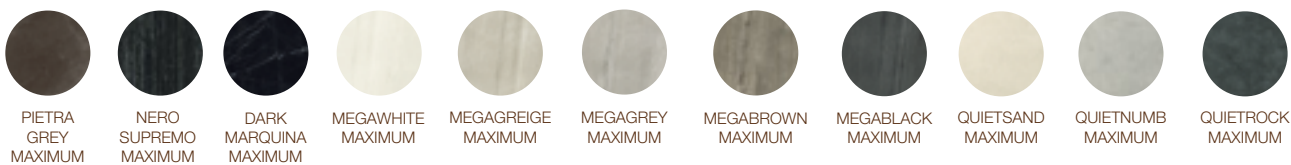

Megalith Maximum

QuietStones Maximum

Aster Maximum

HQ.Resin Maximum