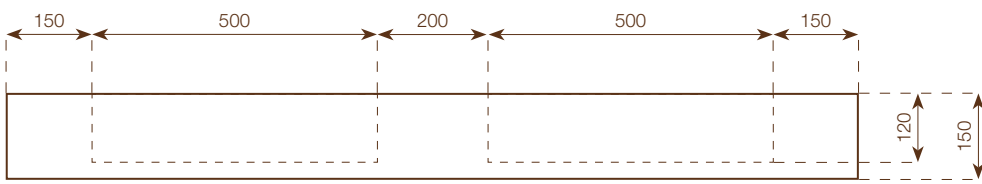

WASHBASIN

height: 15 cm
 dimensions: 150x50 cm
 weight: 51 Kg
 internal basin's size:
 50x31x h.7/10 cm

FAO PACKING CASE

height: 40 cm
 dimensions: 160x60 cm
 weight: 40 Kg

Notes

Each washbasin is made with a Wedi core coated with MAXIMUM 6 mm porcelain stoneware on all visible surfaces. Included in the delivery of each washbasin are: Sifra DN 32 model drain in STAINLESS STEEL Up&Down plug in chrome, 3 support brackets, 12x60 plugs with hex head screw, a suction cup, packaging in suitable FAO packing case.

WASHBASIN

height: 15 cm
 dimensions: 180x50 cm
 weight: 61 Kg
 internal basin's size:
 60x31x h.7/10 cm

FAO PACKING CASE

height: 40 cm
 dimensions: 190x60 cm
 weight: 45 Kg

Notes

Each washbasin is made with a Wedi core coated with MAXIMUM 6 mm porcelain stoneware on all visible surfaces. Included in the delivery of each washbasin are: Silfra DN 32 model drain in STAINLESS STEEL Up&Down plug in chrome, 3 support brackets, 12x60 plugs with hex head screw, a suction cup, packaging in suitable FAO packing case.

WASHBASIN

height: 15 cm
 dimensions: 150x50 cm
 weight: 51 Kg
 internal basin's size:
 50x31x h.7/10 cm

FAO PACKING CASE

height: 40 cm
 dimensions: 160x60 cm
 weight: 40 Kg

Notes

Each washbasin is made with a Wedi core coated with MAXIMUM 6 mm porcelain stoneware on all visible surfaces. Included in the delivery of each washbasin are: Silfra DN 32 model drain in STAINLESS STEEL Up&Down plug in chrome, 3 support brackets, 12x60 plugs with hex head screw, packaging in suitable FAO packing case.