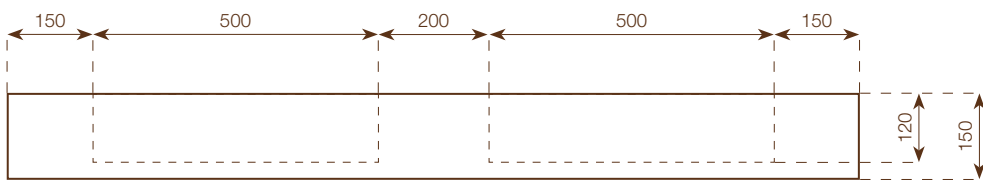

WASHBASIN

height: 15 cm
 dimensions: 180x50 cm
 weight: 61 Kg
 internal basin's size:
 60x31x h.7/10 cm

FAO PACKING CASE

height: 40 cm
 dimensions: 190x60 cm
 weight: 45 Kg

Notes

Each washbasin is made with a Wedi core coated with MAXIMUM 6 mm porcelain stoneware on all visible surfaces. Included in the delivery of each washbasin are: Silfra DN 32 model drain in STAINLESS STEEL always open (it can not be inspected), 3 support brackets, 12x60 plugs with hex head screw, packaging in suitable FAO packing case.

WASHBASIN

height: 15 cm
 dimensions: 150x50 cm
 weight: 51 Kg
 internal basin's size:
 50x31x h.7/10 cm

FAO PACKING CASE

height: 40 cm
 dimensions: 160x60 cm
 weight: 40 Kg

Notes

Each washbasin is made with a Wedi core coated with MAXIMUM 6 mm porcelain stoneware on all visible surfaces. Included in the delivery of each washbasin are: Sifra DN 32 model drain in STAINLESS STEEL Up&Down plug in chrome, 3 support brackets, 12x60 plugs with hex head screw, a suction cup, packaging in suitable FAO packing case.

WASHBASIN

height: 15 cm
 dimensions: 180x50 cm
 weight: 61 Kg
 internal basin's size:
 60x31x h.7/10 cm

FAO PACKING CASE

height: 40 cm
 dimensions: 190x60 cm
 weight: 45 Kg

Notes

Each washbasin is made with a Wedi core coated with MAXIMUM 6 mm porcelain stoneware on all visible surfaces. Included in the delivery of each washbasin are: Silfra DN 32 model drain in STAINLESS STEEL Up&Down plug in chrome, 3 support brackets, 12x60 plugs with hex head screw, a suction cup, packaging in suitable FAO packing case.