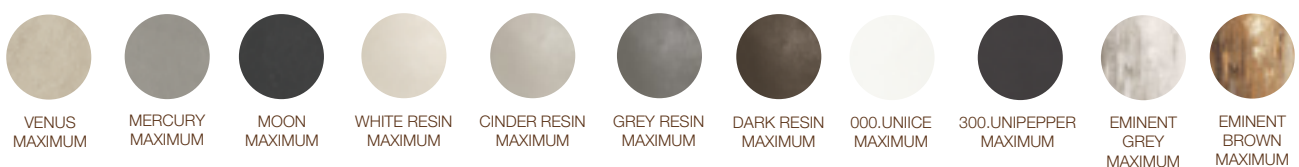

Marmi Maximum

Megalith Maximum

QuietStones Maximum

Aster Maximum

HQ.Resin Maximum

Data.Uni Maximum

Eminent Wood Maximum

DOUBLE GF 180 WATERFALL READILY SERVICEABLE A