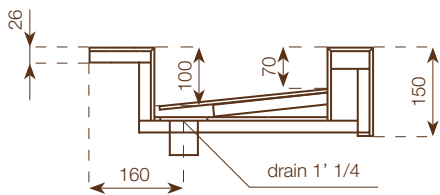

WASHBASIN

height: 15 cm
 dimensions: 150x50 cm
 weight: 51 Kg
 internal basin's size:
 50x31x h.7/10 cm

FAO PACKING CASE

height: 40 cm
 dimensions: 160x60 cm
 weight: 40 Kg

Notes

Each washbasin is made with a Wedi core coated with MAXIMUM 6 mm porcelain stoneware on all visible surfaces. Included in the delivery of each washbasin are: Silfra DN 32 model drain in STAINLESS STEEL always open (it can not be inspected), 3 support brackets, 12x60 plugs with hex head screw, packaging in suitable FAO packing case.

WASHBASIN

height: 15 cm
 dimensions: 180x50 cm
 weight: 61 Kg
 internal basin's size:
 60x31x h.7/10 cm

FAO PACKING CASE

height: 40 cm
 dimensions: 190x60 cm
 weight: 45 Kg

Notes

Each washbasin is made with a Wedi core coated with MAXIMUM 6 mm porcelain stoneware on all visible surfaces. Included in the delivery of each washbasin are: Silfra DN 32 model drain in STAINLESS STEEL always open (it can not be inspected), 3 support brackets, 12x60 plugs with hex head screw, packaging in suitable FAO packing case.

WASHBASIN

height: 15 cm
 dimensions: 150x50 cm
 weight: 51 Kg
 internal basin's size:
 50x31x h.7/10 cm

FAO PACKING CASE

height: 40 cm
 dimensions: 160x60 cm
 weight: 40 Kg

Notes

Each washbasin is made with a Wedi core coated with MAXIMUM 6 mm porcelain stoneware on all visible surfaces. Included in the delivery of each washbasin are: Sifra DN 32 model drain in STAINLESS STEEL Up&Down plug in chrome, 3 support brackets, 12x60 plugs with hex head screw, a suction cup, packaging in suitable FAO packing case.