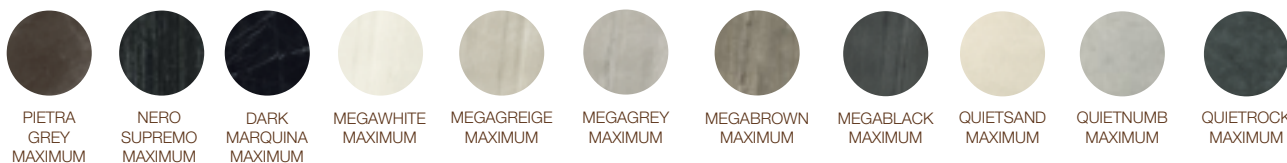

Megalith Maximum