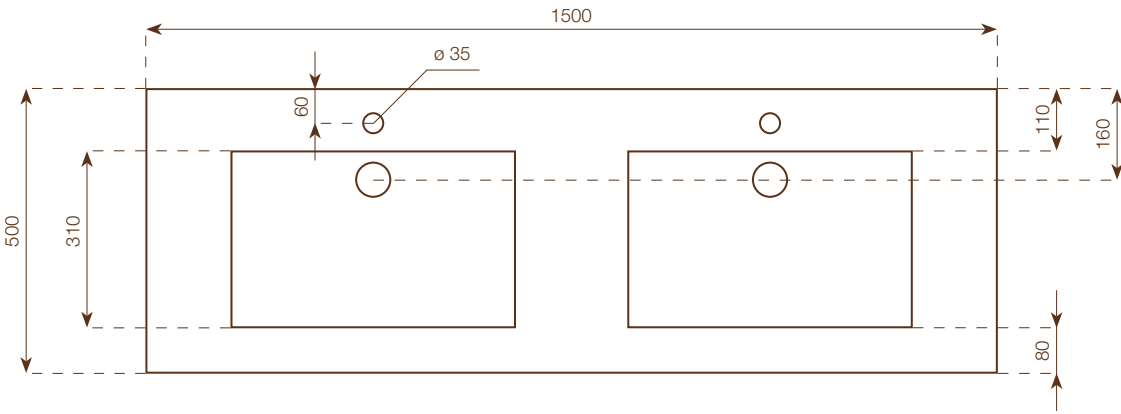

DOUBLE GF 150 UP&DOWN

WASHBASIN

height: 15 cm
 dimensions: 150x50 cm
 weight: 51 Kg
 internal basin's size:
 50x31x h.12 cm

FAO PACKING CASE

height: 40 cm
 dimensions: 160x60 cm
 weight: 40 Kg

Notes

Each washbasin is made with a Wedi core coated with MAXIMUM 6 mm porcelain stoneware on all visible surfaces. Included in the delivery of each washbasin are: Silfra DN 32 model drain in STAINLESS STEEL Up&Down plug in chrome, 3 support brackets, 12x60 plugs with hex head screw, packaging in suitable FAO packing case.

WASHBASIN

height: 15 cm
 dimensions: 180x50 cm
 weight: 61 Kg
 internal basin's size:
 60x31x h.12 cm

FAO PACKING CASE

height: 40 cm
 dimensions: 190x60 cm
 weight: 45 Kg

Notes

Each washbasin is made with a Wedi core coated with MAXIMUM 6 mm porcelain stoneware on all visible surfaces. Included in the delivery of each washbasin are: Silfra DN 32 model drain in STAINLESS STEEL Up&Down plug in chrome, 3 support brackets, 12x60 plugs with hex head screw, packaging in suitable FAO packing case.

WASHBASIN

height: 15 cm
 dimensions: 150x50 cm
 weight: 51 Kg
 internal basin's size:
 50x31x h.7/10 cm

FAO PACKING CASE

height: 40 cm
 dimensions: 160x60 cm
 weight: 40 Kg

Notes

Each washbasin is made with a Wedi core coated with MAXIMUM 6 mm porcelain stoneware on all visible surfaces. Included in the delivery of each washbasin are: Silfra DN 32 model drain in STAINLESS STEEL always open (it can not be inspected), 3 support brackets, 12x60 plugs with hex head screw, packaging in suitable FAO packing case.