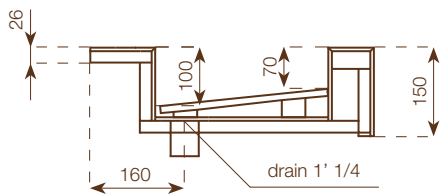

WASHBASIN

height: 15 cm
 dimensions: 180x50 cm
 weight: 61 Kg
 internal basin's size:
 60x31x h.7/10 cm

FAO PACKING CASE

height: 40 cm
 dimensions: 190x60 cm
 weight: 45 Kg

Notes

Each washbasin is made with a Wedi core coated with MAXIMUM 6 mm porcelain stoneware on all visible surfaces. Included in the delivery of each washbasin are: Silfra DN 32 model drain in STAINLESS STEEL always open (it can not be inspected), 3 support brackets, 12x60 plugs with hex head screw, packaging in suitable FAO packing case.

WASHBASIN

height: 15 cm
 dimensions: 150x50 cm
 weight: 51 Kg
 internal basin's size:
 50x31x h.7/10 cm

FAO PACKING CASE

height: 40 cm
 dimensions: 160x60 cm
 weight: 40 Kg

Notes

Each washbasin is made with a Wedi core coated with MAXIMUM 6 mm porcelain stoneware on all visible surfaces. Included in the delivery of each washbasin are: Sifra DN 32 model drain in STAINLESS STEEL Up&Down plug in chrome, 3 support brackets, 12x60 plugs with hex head screw, a suction cup, packaging in suitable FAO packing case.

WASHBASIN

height: 15 cm
 dimensions: 180x50 cm
 weight: 61 Kg
 internal basin's size:
 60x31x h.7/10 cm

FAO PACKING CASE

height: 40 cm
 dimensions: 190x60 cm
 weight: 45 Kg

Notes

Each washbasin is made with a Wedi core coated with MAXIMUM 6 mm porcelain stoneware on all visible surfaces. Included in the delivery of each washbasin are: Silfra DN 32 model drain in STAINLESS STEEL Up&Down plug in chrome, 3 support brackets, 12x60 plugs with hex head screw, a suction cup, packaging in suitable FAO packing case.