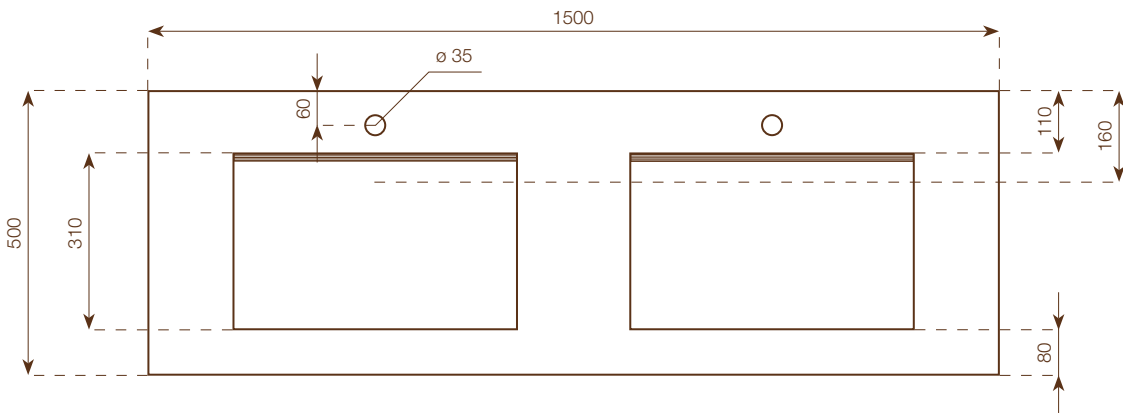

WASHBASIN

height: 15 cm
 dimensions: 180x50 cm
 weight: 61 Kg
 internal basin's size:
 60x31x h.7/10 cm

FAO PACKING CASE

height: 40 cm
 dimensions: 190x60 cm
 weight: 45 Kg

Notes

Each washbasin is made with a Wedi core coated with MAXIMUM 6 mm porcelain stoneware on all visible surfaces. Included in the delivery of each washbasin are: Silfra DN 32 model drain in STAINLESS STEEL always open (it can not be inspected), 3 support brackets, 12x60 plugs with hex head screw, packaging in suitable FAO packing case.

WASHBASIN

height: 15 cm
 dimensions: 150x50 cm
 weight: 51 Kg
 internal basin's size:
 50x31x h.7/10 cm

FAO PACKING CASE

height: 40 cm
 dimensions: 160x60 cm
 weight: 40 Kg

Notes

Each washbasin is made with a Wedi core coated with MAXIMUM 6 mm porcelain stoneware on all visible surfaces. Included in the delivery of each washbasin are: Sifra DN 32 model drain in STAINLESS STEEL Up&Down plug in chrome, 3 support brackets, 12x60 plugs with hex head screw, a suction cup, packaging in suitable FAO packing case.

WASHBASIN

height: 15 cm
 dimensions: 180x50 cm
 weight: 61 Kg
 internal basin's size:
 60x31x h.7/10 cm

FAO PACKING CASE

height: 40 cm
 dimensions: 190x60 cm
 weight: 45 Kg

Notes

Each washbasin is made with a Wedi core coated with MAXIMUM 6 mm porcelain stoneware on all visible surfaces. Included in the delivery of each washbasin are: Silfra DN 32 model drain in STAINLESS STEEL Up&Down plug in chrome, 3 support brackets, 12x60 plugs with hex head screw, a suction cup, packaging in suitable FAO packing case.