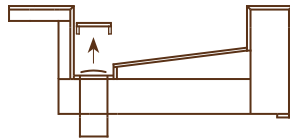

WASHBASIN

height: 15 cm
 dimensions: 150x50 cm
 weight: 51 Kg
 internal basin's size:
 50x31x h.7/10 cm

FAO PACKING CASE

height: 40 cm
 dimensions: 160x60 cm
 weight: 40 Kg

Notes

Each washbasin is made with a Wedi core coated with MAXIMUM 6 mm porcelain stoneware on all visible surfaces. Included in the delivery of each washbasin are: Sifra DN 32 model drain in STAINLESS STEEL Up&Down plug in chrome, 3 support brackets, 12x60 plugs with hex head screw, a suction cup, packaging in suitable FAO packing case.

WASHBASIN

height: 15 cm
 dimensions: 180x50 cm
 weight: 61 Kg
 internal basin's size:
 60x31x h.7/10 cm

FAO PACKING CASE

height: 40 cm
 dimensions: 190x60 cm
 weight: 45 Kg

Notes

Each washbasin is made with a Wedi core coated with MAXIMUM 6 mm porcelain stoneware on all visible surfaces. Included in the delivery of each washbasin are: Silfra DN 32 model drain in STAINLESS STEEL Up&Down plug in chrome, 3 support brackets, 12x60 plugs with hex head screw, a suction cup, packaging in suitable FAO packing case.

WASHBASIN

height: 15 cm
 dimensions: 150x50 cm
 weight: 51 Kg
 internal basin's size:
 50x31x h.7/10 cm

FAO PACKING CASE

height: 40 cm
 dimensions: 160x60 cm
 weight: 40 Kg

Notes

Each washbasin is made with a Wedi core coated with MAXIMUM 6 mm porcelain stoneware on all visible surfaces. Included in the delivery of each washbasin are: Silfra DN 32 model drain in STAINLESS STEEL Up&Down plug in chrome, 3 support brackets, 12x60 plugs with hex head screw, packaging in suitable FAO packing case.