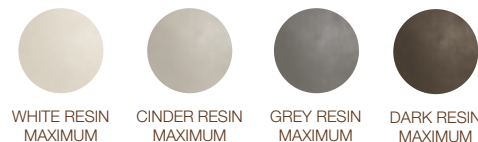

Marmi Maximum

Megalith Maximum

QuietStones Maximum

Aster Maximum

HQ.Resin Maximum

Data.Uni Maximum

Eminent Wood Maximum

DOUBLE GF 180 WATERFALL