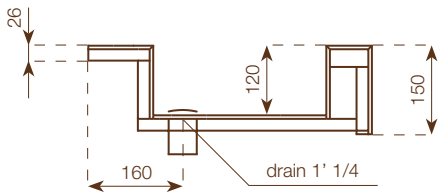

DOUBLE GF 150 UP&DOWN

WASHBASIN

height: 15 cm
 dimensions: 150x50 cm
 weight: 51 Kg
 internal basin's size:
 50x31x h.12 cm

FAO PACKING CASE

height: 40 cm
 dimensions: 160x60 cm
 weight: 40 Kg

Notes

Each washbasin is made with a Wedi core coated with MAXIMUM 6 mm porcelain stoneware on all visible surfaces. Included in the delivery of each washbasin are: Silfra DN 32 model drain in STAINLESS STEEL Up&Down plug in chrome, 3 support brackets, 12x60 plugs with hex head screw, packaging in suitable FAO packing case.

WASHBASIN

height: 15 cm
 dimensions: 180x50 cm
 weight: 61 Kg
 internal basin's size:
 60x31x h.12 cm

FAO PACKING CASE

height: 40 cm
 dimensions: 190x60 cm
 weight: 45 Kg

Notes

Each washbasin is made with a Wedi core coated with MAXIMUM 6 mm porcelain stoneware on all visible surfaces. Included in the delivery of each washbasin are: Silfra DN 32 model drain in STAINLESS STEEL Up&Down plug in chrome, 3 support brackets, 12x60 plugs with hex head screw, packaging in suitable FAO packing case.

WASHBASIN

height: 15 cm
 dimensions: 150x50 cm
 weight: 51 Kg
 internal basin's size:
 50x31x h.7/10 cm

FAO PACKING CASE

height: 40 cm
 dimensions: 160x60 cm
 weight: 40 Kg

Notes

Each washbasin is made with a Wedi core coated with MAXIMUM 6 mm porcelain stoneware on all visible surfaces. Included in the delivery of each washbasin are: Sifra DN 32 model drain in STAINLESS STEEL Up&Down plug in chrome, 3 support brackets, 12x60 plugs with hex head screw, a suction cup, packaging in suitable FAO packing case.