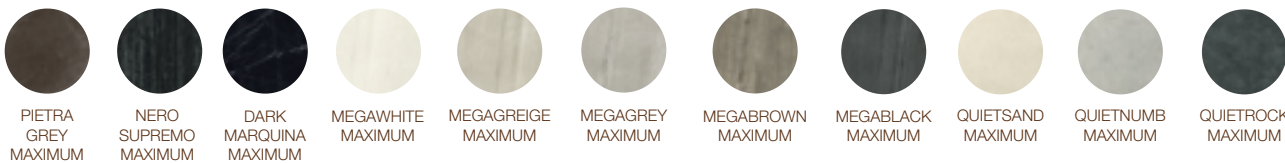

Marmi Maximum

Megalith Maximum

QuietStones Maximum

Aster Maximum

HQ.Resin Maximum

Data.Uni Maximum

Eminent Wood Maximum

DOUBLE GF 180 WATERFALL READILY SERVICEABLE B