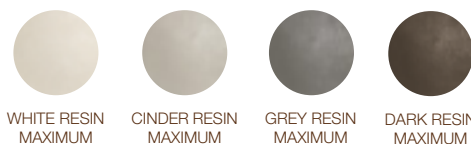

Marmi Maximum

Megalith Maximum

QuietStones Maximum

Aster Maximum

HQ.Resin Maximum

Data.Uni Maximum

Eminent Wood Maximum

DOUBLE GF 180 UP&DOWN