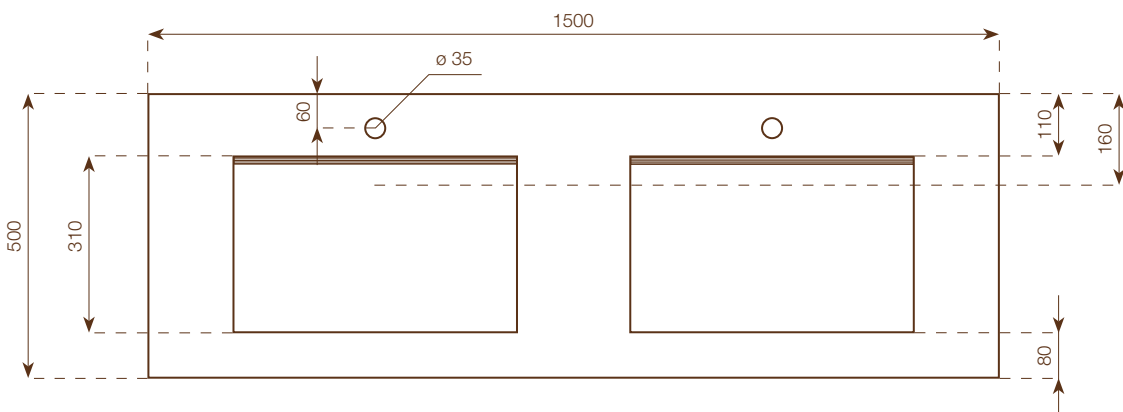

WASHBASIN

height: 15 cm
 dimensions: 180x50 cm
 weight: 61 Kg
 internal basin's size:
 60x31x h.12 cm

FAO PACKING CASE

height: 40 cm
 dimensions: 190x60 cm
 weight: 45 Kg

Notes

Each washbasin is made with a Wedi core coated with MAXIMUM 6 mm porcelain stoneware on all visible surfaces. Included in the delivery of each washbasin are: Silfra DN 32 model drain in STAINLESS STEEL Up&Down plug in chrome, 3 support brackets, 12x60 plugs with hex head screw, packaging in suitable FAO packing case.

WASHBASIN

height: 15 cm
 dimensions: 150x50 cm
 weight: 51 Kg
 internal basin's size:
 50x31x h.7/10 cm

FAO PACKING CASE

height: 40 cm
 dimensions: 160x60 cm
 weight: 40 Kg

Notes

Each washbasin is made with a Wedi core coated with MAXIMUM 6 mm porcelain stoneware on all visible surfaces. Included in the delivery of each washbasin are: Silfra DN 32 model drain in STAINLESS STEEL always open (it can not be inspected), 3 support brackets, 12x60 plugs with hex head screw, packaging in suitable FAO packing case.

WASHBASIN

height: 15 cm
 dimensions: 180x50 cm
 weight: 61 Kg
 internal basin's size:
 60x31x h.7/10 cm

FAO PACKING CASE

height: 40 cm
 dimensions: 190x60 cm
 weight: 45 Kg

Notes

Each washbasin is made with a Wedi core coated with MAXIMUM 6 mm porcelain stoneware on all visible surfaces. Included in the delivery of each washbasin are: Silfra DN 32 model drain in STAINLESS STEEL always open (it can not be inspected), 3 support brackets, 12x60 plugs with hex head screw, packaging in suitable FAO packing case.