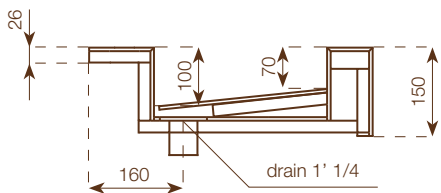

WASHBASIN

height: 15 cm
 dimensions: 180x50 cm
 weight: 61 Kg
 internal basin's size:
 60x31x h.12 cm

FAO PACKING CASE

height: 40 cm
 dimensions: 190x60 cm
 weight: 45 Kg

Notes

Each washbasin is made with a Wedi core coated with MAXIMUM 6 mm porcelain stoneware on all visible surfaces. Included in the delivery of each washbasin are: Silfra DN 32 model drain in STAINLESS STEEL Up&Down plug in chrome, 3 support brackets, 12x60 plugs with hex head screw, packaging in suitable FAO packing case.

WASHBASIN

height: 15 cm
 dimensions: 150x50 cm
 weight: 51 Kg
 internal basin's size:
 50x31x h.7/10 cm

FAO PACKING CASE

height: 40 cm
 dimensions: 160x60 cm
 weight: 40 Kg

Notes

Each washbasin is made with a Wedi core coated with MAXIMUM 6 mm porcelain stoneware on all visible surfaces. Included in the delivery of each washbasin are: Silfra DN 32 model drain in STAINLESS STEEL always open (it can not be inspected), 3 support brackets, 12x60 plugs with hex head screw, packaging in suitable FAO packing case.

WASHBASIN

height: 15 cm
 dimensions: 180x50 cm
 weight: 61 Kg
 internal basin's size:
 60x31x h.7/10 cm

FAO PACKING CASE

height: 40 cm
 dimensions: 190x60 cm
 weight: 45 Kg

Notes

Each washbasin is made with a Wedi core coated with MAXIMUM 6 mm porcelain stoneware on all visible surfaces. Included in the delivery of each washbasin are: Silfra DN 32 model drain in STAINLESS STEEL always open (it can not be inspected), 3 support brackets, 12x60 plugs with hex head screw, packaging in suitable FAO packing case.