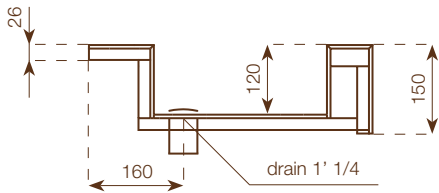

DOUBLE GF 150 UP&DOWN

WASHBASIN

height: 15 cm
 dimensions: 150x50 cm
 weight: 51 Kg
 internal basin's size:
 50x31x h.12 cm

FAO PACKING CASE

height: 40 cm
 dimensions: 160x60 cm
 weight: 40 Kg

Notes

Each washbasin is made with a Wedi core coated with MAXIMUM 6 mm porcelain stoneware on all visible surfaces. Included in the delivery of each washbasin are: Silfra DN 32 model drain in STAINLESS STEEL Up&Down plug in chrome, 3 support brackets, 12x60 plugs with hex head screw, packaging in suitable FAO packing case.

WASHBASIN

height: 15 cm
 dimensions: 180x50 cm
 weight: 61 Kg
 internal basin's size:
 60x31x h.12 cm

FAO PACKING CASE

height: 40 cm
 dimensions: 190x60 cm
 weight: 45 Kg

Notes

Each washbasin is made with a Wedi core coated with MAXIMUM 6 mm porcelain stoneware on all visible surfaces. Included in the delivery of each washbasin are: Silfra DN 32 model drain in STAINLESS STEEL Up&Down plug in chrome, 3 support brackets, 12x60 plugs with hex head screw, packaging in suitable FAO packing case.

WASHBASIN

height: 15 cm
 dimensions: 150x50 cm
 weight: 51 Kg
 internal basin's size:
 50x31x h.7/10 cm

FAO PACKING CASE

height: 40 cm
 dimensions: 160x60 cm
 weight: 40 Kg

Notes

Each washbasin is made with a Wedi core coated with MAXIMUM 6 mm porcelain stoneware on all visible surfaces. Included in the delivery of each washbasin are: Silfra DN 32 model drain in STAINLESS STEEL always open (it can not be inspected), 3 support brackets, 12x60 plugs with hex head screw, packaging in suitable FAO packing case.