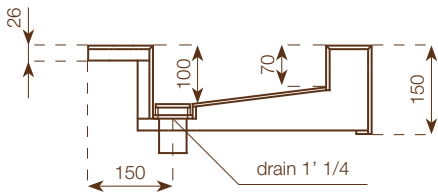

WASHBASIN

height: 15 cm
 dimensions: 150x50 cm
 weight: 51 Kg
 internal basin's size:
 50x31x h.7/10 cm

FAO PACKING CASE

height: 40 cm
 dimensions: 160x60 cm
 weight: 40 Kg

Notes

Each washbasin is made with a Wedi core coated with MAXIMUM 6 mm porcelain stoneware on all visible surfaces. Included in the delivery of each washbasin are: Sifra DN 32 model drain in STAINLESS STEEL Up&Down plug in chrome, 3 support brackets, 12x60 plugs with hex head screw, a suction cup, packaging in suitable FAO packing case.

WASHBASIN

height: 15 cm
 dimensions: 180x50 cm
 weight: 61 Kg
 internal basin's size:
 60x31x h.7/10 cm

FAO PACKING CASE

height: 40 cm
 dimensions: 190x60 cm
 weight: 45 Kg

Notes

Each washbasin is made with a Wedi core coated with MAXIMUM 6 mm porcelain stoneware on all visible surfaces. Included in the delivery of each washbasin are: Silfra DN 32 model drain in STAINLESS STEEL Up&Down plug in chrome, 3 support brackets, 12x60 plugs with hex head screw, a suction cup, packaging in suitable FAO packing case.

WASHBASIN

height: 15 cm
 dimensions: 150x50 cm
 weight: 51 Kg
 internal basin's size:
 50x31x h.7/10 cm

FAO PACKING CASE

height: 40 cm
 dimensions: 160x60 cm
 weight: 40 Kg

Notes

Each washbasin is made with a Wedi core coated with MAXIMUM 6 mm porcelain stoneware on all visible surfaces. Included in the delivery of each washbasin are: Silfra DN 32 model drain in STAINLESS STEEL Up&Down plug in chrome, 3 support brackets, 12x60 plugs with hex head screw, packaging in suitable FAO packing case.