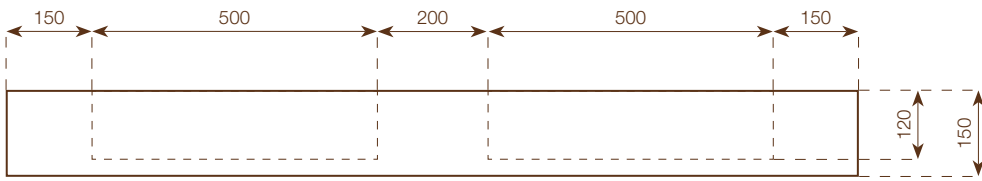

DOUBLE GF 150 UP&DOWN

WASHBASIN

height: 15 cm
 dimensions: 150x50 cm
 weight: 51 Kg
 internal basin's size:
 50x31x h.12 cm

FAO PACKING CASE

height: 40 cm
 dimensions: 160x60 cm
 weight: 40 Kg

Notes

Each washbasin is made with a Wedi core coated with MAXIMUM 6 mm porcelain stoneware on all visible surfaces. Included in the delivery of each washbasin are: Silfra DN 32 model drain in STAINLESS STEEL Up&Down plug in chrome, 3 support brackets, 12x60 plugs with hex head screw, packaging in suitable FAO packing case.

WASHBASIN

height: 15 cm
 dimensions: 180x50 cm
 weight: 61 Kg
 internal basin's size:
 60x31x h.12 cm

FAO PACKING CASE

height: 40 cm
 dimensions: 190x60 cm
 weight: 45 Kg

Notes

Each washbasin is made with a Wedi core coated with MAXIMUM 6 mm porcelain stoneware on all visible surfaces. Included in the delivery of each washbasin are: Silfra DN 32 model drain in STAINLESS STEEL Up&Down plug in chrome, 3 support brackets, 12x60 plugs with hex head screw, packaging in suitable FAO packing case.

WASHBASIN

height: 15 cm
 dimensions: 150x50 cm
 weight: 51 Kg
 internal basin's size:
 50x31x h.7/10 cm

FAO PACKING CASE

height: 40 cm
 dimensions: 160x60 cm
 weight: 40 Kg

Notes

Each washbasin is made with a Wedi core coated with MAXIMUM 6 mm porcelain stoneware on all visible surfaces. Included in the delivery of each washbasin are: Sifra DN 32 model drain in STAINLESS STEEL Up&Down plug in chrome, 3 support brackets, 12x60 plugs with hex head screw, a suction cup, packaging in suitable FAO packing case.