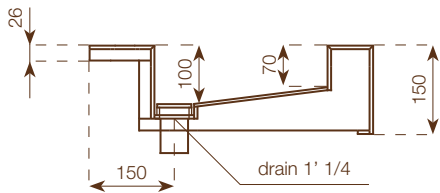

WASHBASIN

height: 15 cm
 dimensions: 180x50 cm
 weight: 61 Kg
 internal basin's size:
 60x31x h.7/10 cm

FAO PACKING CASE

height: 40 cm
 dimensions: 190x60 cm
 weight: 45 Kg

Notes

Each washbasin is made with a Wedi core coated with MAXIMUM 6 mm porcelain stoneware on all visible surfaces. Included in the delivery of each washbasin are: Silfra DN 32 model drain in STAINLESS STEEL Up&Down plug in chrome, 3 support brackets, 12x60 plugs with hex head screw, a suction cup, packaging in suitable FAO packing case.

WASHBASIN

height: 15 cm
 dimensions: 150x50 cm
 weight: 51 Kg
 internal basin's size:
 50x31x h.7/10 cm

FAO PACKING CASE

height: 40 cm
 dimensions: 160x60 cm
 weight: 40 Kg

Notes

Each washbasin is made with a Wedi core coated with MAXIMUM 6 mm porcelain stoneware on all visible surfaces. Included in the delivery of each washbasin are: Silfra DN 32 model drain in STAINLESS STEEL Up&Down plug in chrome, 3 support brackets, 12x60 plugs with hex head screw, packaging in suitable FAO packing case.

WASHBASIN

height: 15 cm
 dimensions: 180x50 cm
 weight: 61 Kg
 internal basin's size:
 60x31x h.7/10 cm

FAO PACKING CASE

height: 40 cm
 dimensions: 190x60 cm
 weight: 45 Kg

Notes

Each washbasin is made with a Wedi core coated with MAXIMUM 6 mm porcelain stoneware on all visible surfaces. Included in the delivery of each washbasin are: Silfra DN 32 model drain in STAINLESS STEEL Up&Down plug in chrome, 3 support brackets, 12x60 plugs with hex head screw, packaging in suitable FAO packing case.