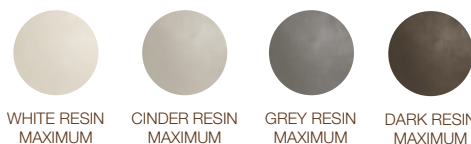

Marmi Maximum

Megalith Maximum

QuietStones Maximum

Aster Maximum

HQ.Resin Maximum

Data.Uni Maximum

Eminent Wood Maximum

DOUBLE GF 180 WATERFALL READILY SERVICEABLE B