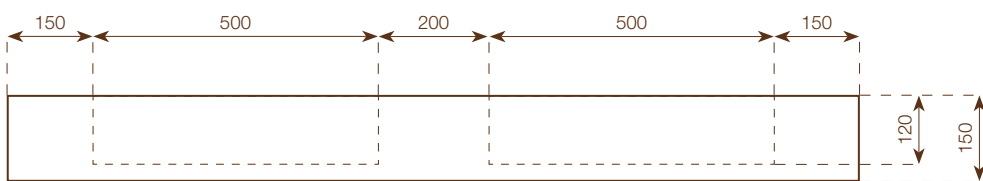

WASHBASIN

height: 15 cm
 dimensions: 180x50 cm
 weight: 61 Kg
 internal basin's size:
 60x31x h.12 cm

FAO PACKING CASE

height: 40 cm
 dimensions: 190x60 cm
 weight: 45 Kg

Notes

Each washbasin is made with a Wedi core coated with MAXIMUM 6 mm porcelain stoneware on all visible surfaces. Included in the delivery of each washbasin are: Silfra DN 32 model drain in STAINLESS STEEL Up&Down plug in chrome, 3 support brackets, 12x60 plugs with hex head screw, packaging in suitable FAO packing case.

WASHBASIN

height: 15 cm
 dimensions: 150x50 cm
 weight: 51 Kg
 internal basin's size:
 50x31x h.7/10 cm

FAO PACKING CASE

height: 40 cm
 dimensions: 160x60 cm
 weight: 40 Kg

Notes

Each washbasin is made with a Wedi core coated with MAXIMUM 6 mm porcelain stoneware on all visible surfaces. Included in the delivery of each washbasin are: Silfra DN 32 model drain in STAINLESS STEEL always open (it can not be inspected), 3 support brackets, 12x60 plugs with hex head screw, packaging in suitable FAO packing case.

WASHBASIN

height: 15 cm
 dimensions: 180x50 cm
 weight: 61 Kg
 internal basin's size:
 60x31x h.7/10 cm

FAO PACKING CASE

height: 40 cm
 dimensions: 190x60 cm
 weight: 45 Kg

Notes

Each washbasin is made with a Wedi core coated with MAXIMUM 6 mm porcelain stoneware on all visible surfaces. Included in the delivery of each washbasin are: Silfra DN 32 model drain in STAINLESS STEEL always open (it can not be inspected), 3 support brackets, 12x60 plugs with hex head screw, packaging in suitable FAO packing case.