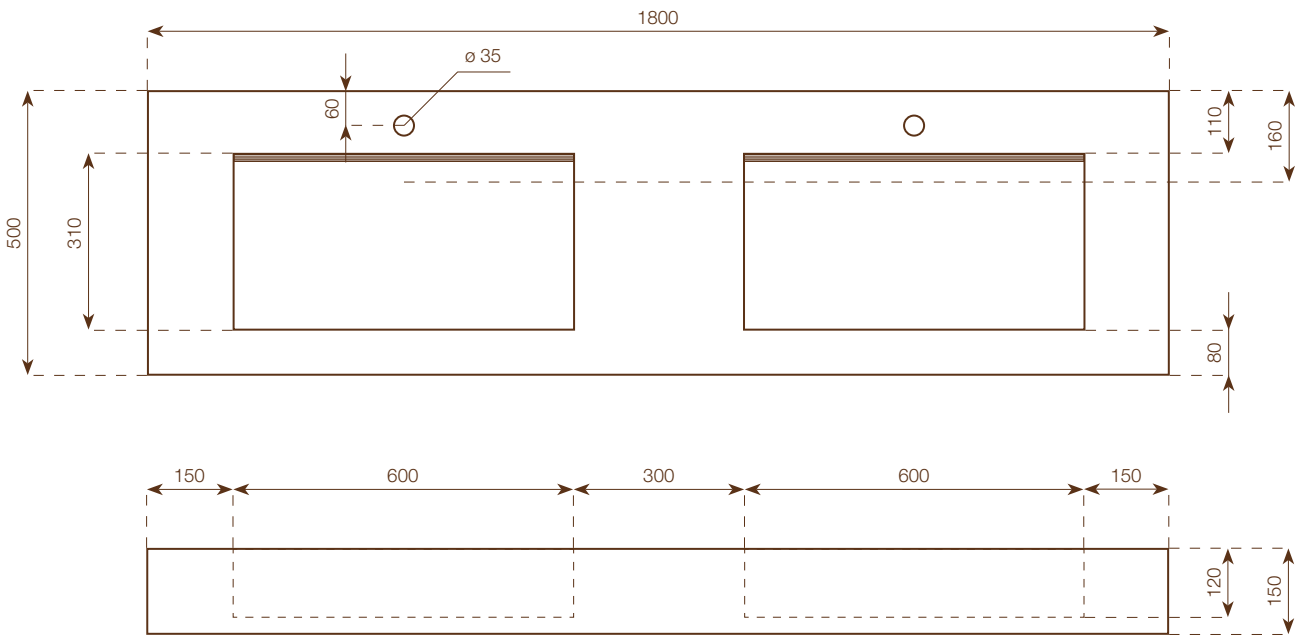

WASHBASIN

height: 15 cm
 dimensions: 180x50 cm
 weight: 61 Kg
 internal basin's size:
 60x31x h.7/10 cm

FAO PACKING CASE

height: 40 cm
 dimensions: 190x60 cm
 weight: 45 Kg

Notes

Each washbasin is made with a Wedi core coated with MAXIMUM 6 mm porcelain stoneware on all visible surfaces. Included in the delivery of each washbasin are: Silfra DN 32 model drain in STAINLESS STEEL always open (it can not be inspected), 3 support brackets, 12x60 plugs with hex head screw, packaging in suitable FAO packing case.

WASHBASIN

height: 15 cm
 dimensions: 150x50 cm
 weight: 51 Kg
 internal basin's size:
 50x31x h.7/10 cm

FAO PACKING CASE

height: 40 cm
 dimensions: 160x60 cm
 weight: 40 Kg

Notes

Each washbasin is made with a Wedi core coated with MAXIMUM 6 mm porcelain stoneware on all visible surfaces. Included in the delivery of each washbasin are: Sifra DN 32 model drain in STAINLESS STEEL Up&Down plug in chrome, 3 support brackets, 12x60 plugs with hex head screw, a suction cup, packaging in suitable FAO packing case.

WASHBASIN

height: 15 cm
 dimensions: 180x50 cm
 weight: 61 Kg
 internal basin's size:
 60x31x h.7/10 cm

FAO PACKING CASE

height: 40 cm
 dimensions: 190x60 cm
 weight: 45 Kg

Notes

Each washbasin is made with a Wedi core coated with MAXIMUM 6 mm porcelain stoneware on all visible surfaces. Included in the delivery of each washbasin are: Silfra DN 32 model drain in STAINLESS STEEL Up&Down plug in chrome, 3 support brackets, 12x60 plugs with hex head screw, a suction cup, packaging in suitable FAO packing case.