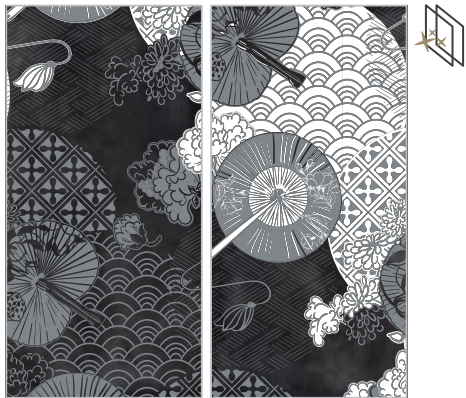

Colors Ideas

Kyoto Silver
300x300cm (comp. 2pz 300x150cm)
cod. Y4UV00D330006