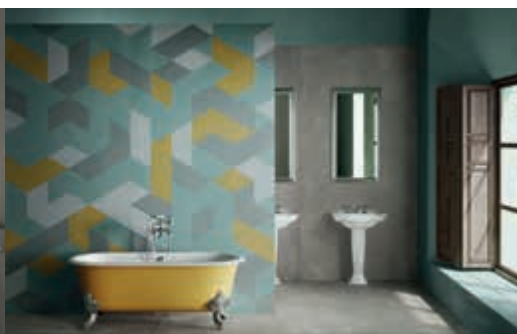

LIVE YOUR STYLE EVERYWHERE.

With **Design Your Slabs** you can implement your creative ideas anywhere, with the guarantee of obtaining the maximum results from an aesthetic and technical perspective. In interior spaces, to give colour, character and personality to commercial and residential environments and in places dedicated to hospitality, entertainment and conviviality; in particularly wet areas such as spas, and wellness centres, and outdoors, with the creation of attractive façades, walls or other interventions with a surprising and long-lasting decorative impact.

Bathroom

Con **Design Your Slabs** puoi realizzare tue idee creative ovunque, con la garanzia di ottenere sempre i massimi risultati dal punto di vista estetico e tecnico. Negli spazi interni, per dare colore, carattere e personalità agli ambienti residenziali e commerciali e nei luoghi dedicati all'ospitalità, all'intrattenimento e alla convivialità; in aree particolarmente umide quali spa, e centri wellness; e outdoor, con la realizzazione di suggestive facciate, pareti o altri interventi dall'impatto decorativo sorprendente e durevole nel tempo.