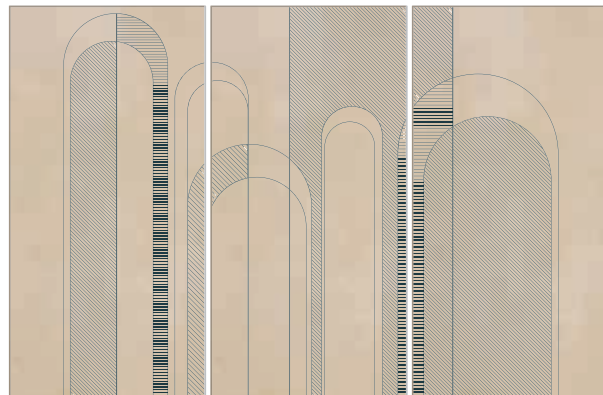

Composition (Slabs+Graphic)

Arches Gold
300x450cm (comp. 3pz 300x150cm)
cod. Y4W800D453006

Colors Ideas

Arches Red
300x450cm (comp. 3pz 300x150cm)
cod. Y4W900D453006

Arches Blue
300x450cm (comp. 3pz 300x150cm)
cod. Y4WA00D453006