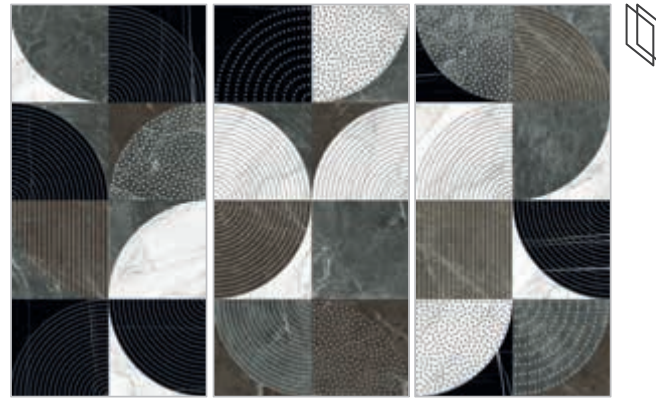

Not Circles
300x450cm (comp. 3pz 300x150cm)
cod. Y4W000D453006

Colors Ideas