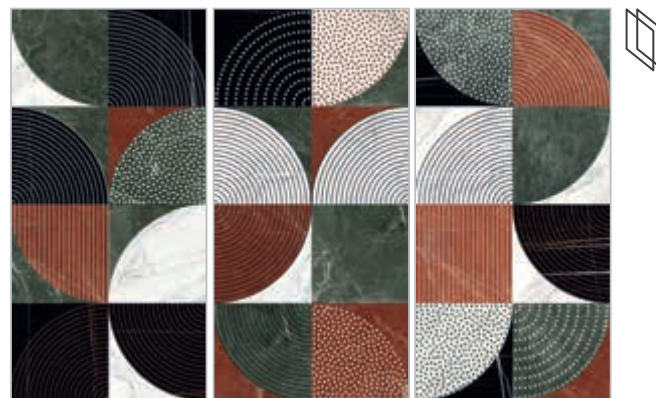

Not Circles Red
300x450cm (comp. 3pz 300x150cm)
cod. Y4W200D453006

and
many
more