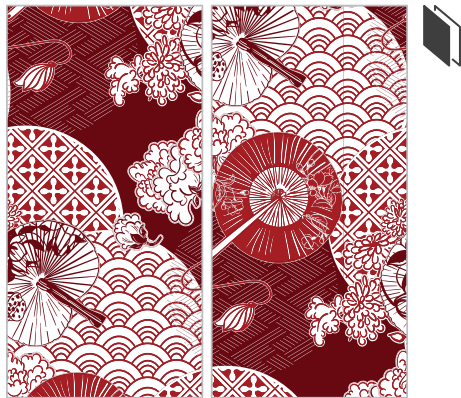

Composition (Slabs+Graphic)

Kyoto Gold
300x300cm (comp. 2pz 300x150cm)
cod. Y4UU00D330006

Colors Ideas

Kyoto Silver
 300x300cm (comp. 2pz 300x150cm)
 cod. Y4UV00D330006

Kyoto Red
 300x300cm (comp. 2pz 300x150cm)
 cod. Y4UX00D330006