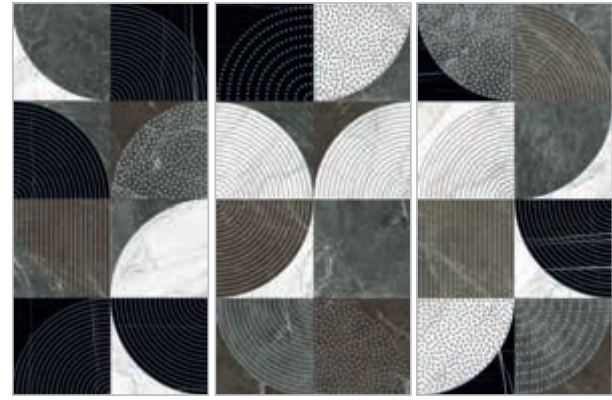

Not Circles
300x450cm

=

Composition (Slabs+Graphic)