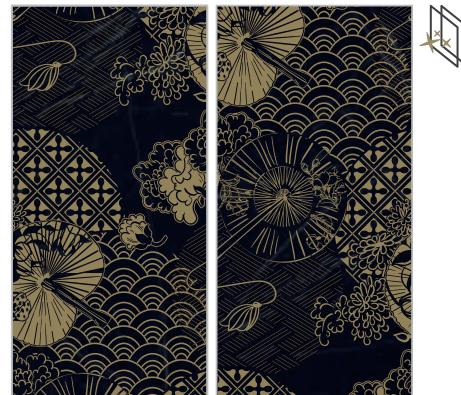

Composition (Slabs+Graphic)

Kyoto Gold
300x300cm (comp. 2pz 300x150cm)
cod. Y4UU00D330006